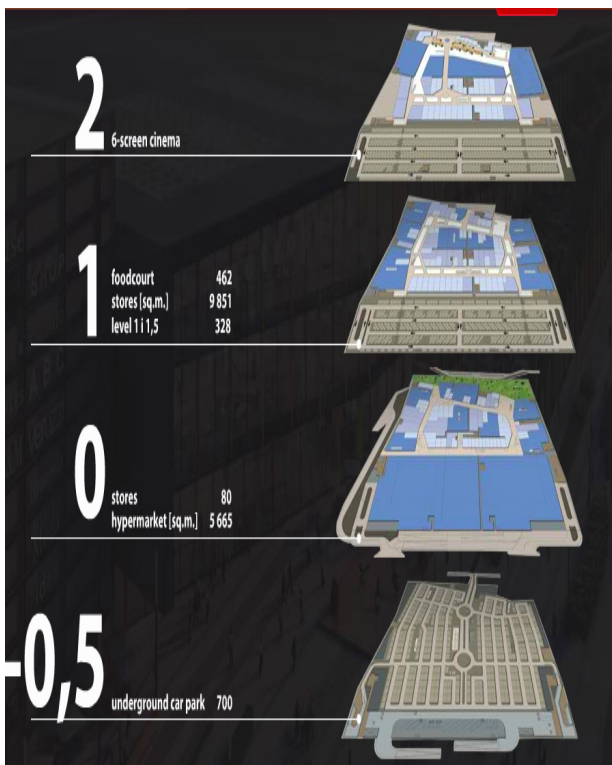

→LAYOUT

Contact :

Guillaume SADOUX
Tel : + 32 (0) 473 12 75 60

info@birdseyeview.eu
www.birdseyeview.eu

Bird's Eye View is member of