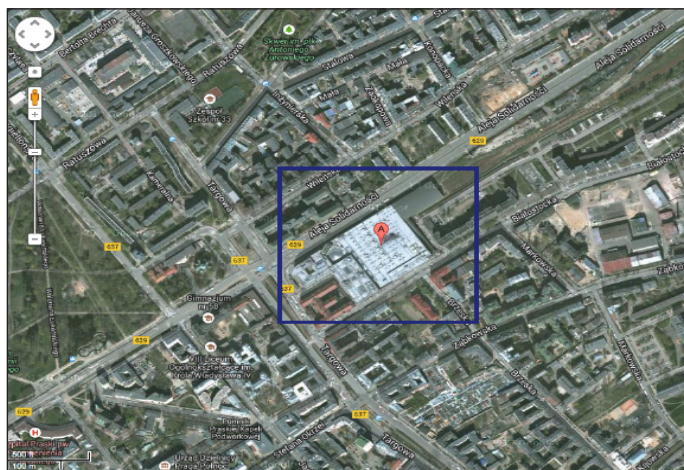

WILENSKA STATION - Warsaw - Poland

→ PROGRAM

Retail, office, train station

110 000 m2 GLA

Re-development of a regional train station combining passengers facilities with office and retail

→ CLIENT

European Retail Enterprise / Carrefour

→ DESIGN

BEG Ingénierie - <http://www.beg-ing.com/fr/index.php>

→ OUR MISSION

Completed

- Design supervision
- Construction follow-up, performed by G. Sadoux while "Head of Planning & Design" at Simon-Ivanhoe

→ PROJECT STATUS

Opened in 2002

Contact :

info@birdseyeview.eu
www.birdseyeview.eu

Bird's Eye View is member of