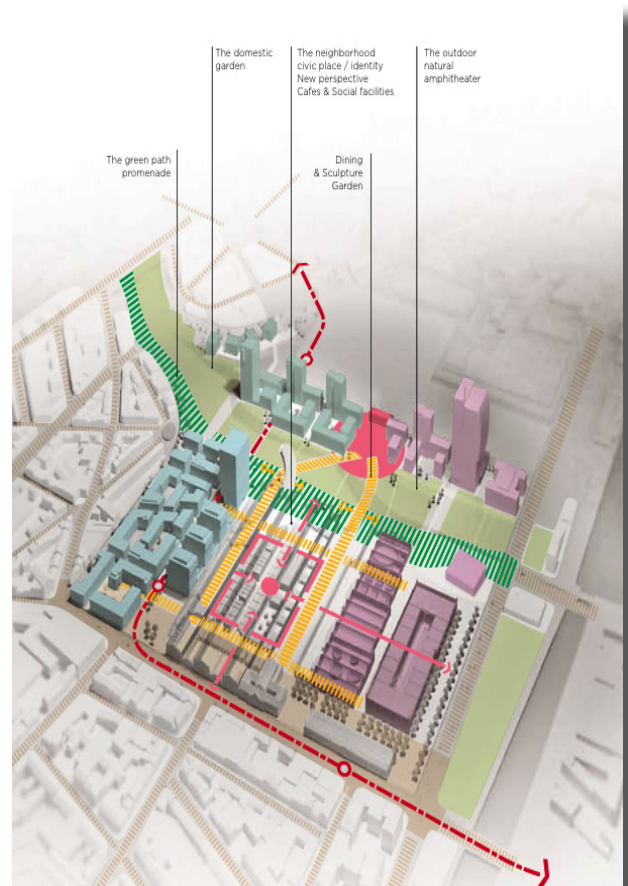

TOUR & TAXIS URBAN DISTRICT - Brussels - Belgium

→ PROGRAM

Retail, restaurant, offices, residential...
350.000m2 GBA

Urban regeneration

→ CLIENT

Project T&T
Contact : M. Kris Verhellen – Extensa : +32 2 237 08 27

→ DESIGN

Collective

→ OUR MISSION

- Retail / Leisure development strategy
- Project positioning & programming
- Master plan feasibility
- Merchandising plans
- Infrastructures: parking, operations...
- Areas & volumes program: GLA, GBA...
- Core values & qualities to achieve
- Image & Identity precedents & targets
- Project governance
- Development milestone chain

→ PROJECT STATUS

Done

Contact :

Guillaume SADOUX
Tel : + 32 (0) 473 12 75 60

info@birdseyeview.eu
www.birdseyeview.eu

Bird's Eye View is member of