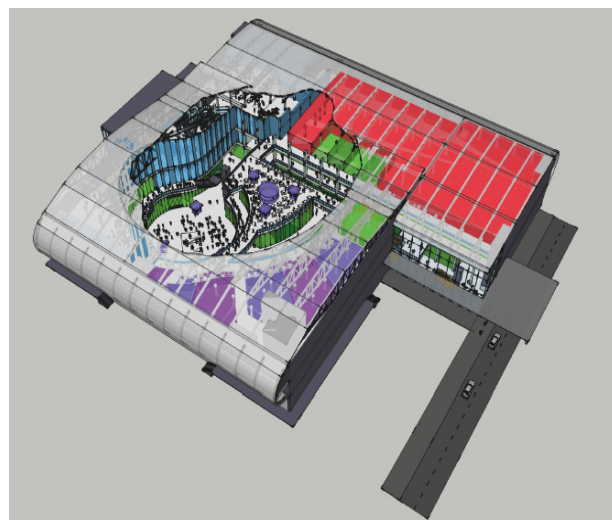

NORILSK ARENA Shopping & Leisure CENTER - Norilsk - Russia

→ PROGRAM

Shopping, sport, AquaPark, restaurant
25.000m² GLA

Three-level building re-development
Downtown urban location

→ CLIENT

OST Group Russia
Contact : M. Alexey Kuzmin, CDO : +7 985 364 33 42

→ DESIGN

Concept design : Birds' Eye View
Architect of record : Spectrum - <http://www.spectrum-group.ru>

→ OUR MISSION

- Project positioning & programming:
  - Tenant mix :
- Master plan feasibility & Merchandising plans
- Infrastructures:
  - Accessibility, parking, operations...
- Areas & volumes program: GLA, GBA...
- Project fundamentals:
  - Customer / Investors / Operators
- Core values & qualities to achieve
- Image & Identity precedents & targets

→ PROJECT STATUS

Opening soon

Contact :

Guillaume SADOUX
Tel : + 32 (0) 473 12 75 60

info@birdseyeview.eu
www.birdseyeview.eu

Bird's Eye View is member of