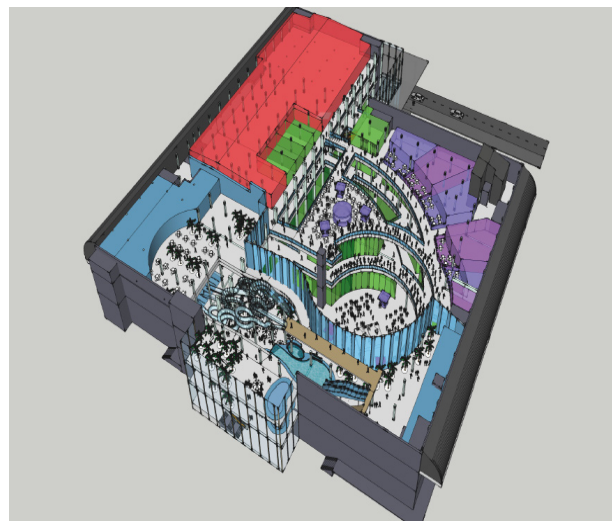

NORILSK ARENA Shopping & Leisure CENTER - Norilsk - Russia

→ PROGRAM

Shopping, sport, AquaPark, restaurant
25.000m² GLA

Three-level building re-development
Downtown urban location

→ CLIENT

OST Group Russia
Contact : M. Alexey Kuzmin, CDO : +7 985 364 33 42

→ DESIGN

Concept design : Birds' Eye View
Architect of record : Spectrum - <http://www.spectrum-group.ru>

→ OUR MISSION

- Project positioning & programming:
  - Tenant mix :
- Master plan feasibility & Merchandising plans
- Infrastructures:
  - Accessibility, parking, operations...
- Areas & volumes program: GLA, GBA...
- Project fundamentals:
  - Customer / Investors / Operators
- Core values & qualities to achieve
- Image & Identity precedents & targets

→ PROJECT STATUS

Opening soon

Contact :

Guillaume SADOUX
Tel : + 32 (0) 473 12 75 60

info@birdseyeview.eu
www.birdseyeview.eu

Bird's Eye View is member of