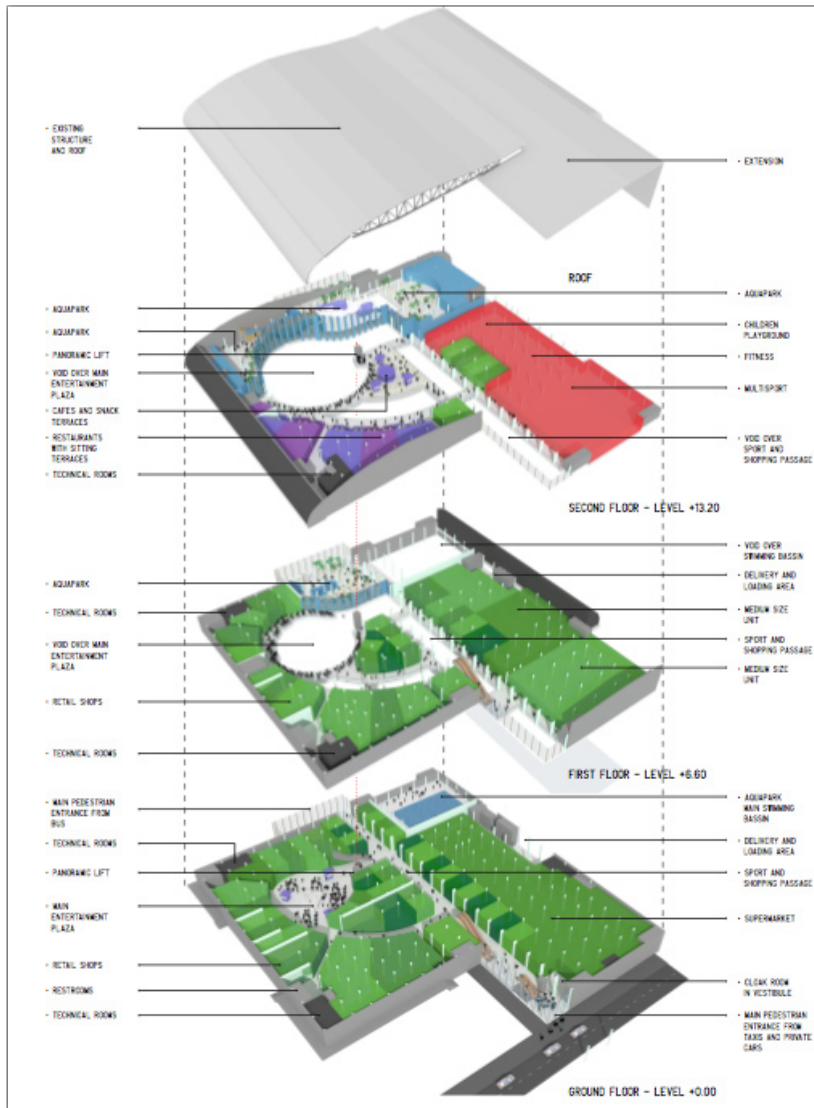

NORILSK ARENA Shopping & Leisure CENTER - Norilsk - Russia

Contact :

Guillaume SADOUX
Tel : + 32 (0) 473 12 75 60

info@birdseyeview.eu
www.birdseyeview.eu

Bird's Eye View is member of