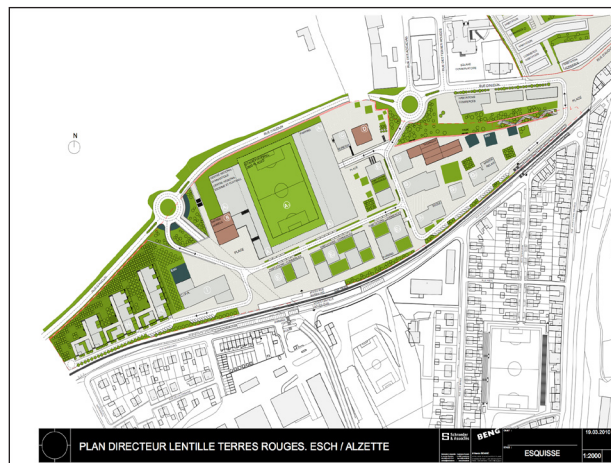

→ OUR MISSION

- Retail Development strategy
- Project positioning & programming
- Master Plan feasibility

→ PROJECT STATUS

Under development

Contact :

Guillaume SADOUX
Tel : + 32 (0) 473 12 75 60

info@birdseyeview.eu
www.birdseyeview.eu